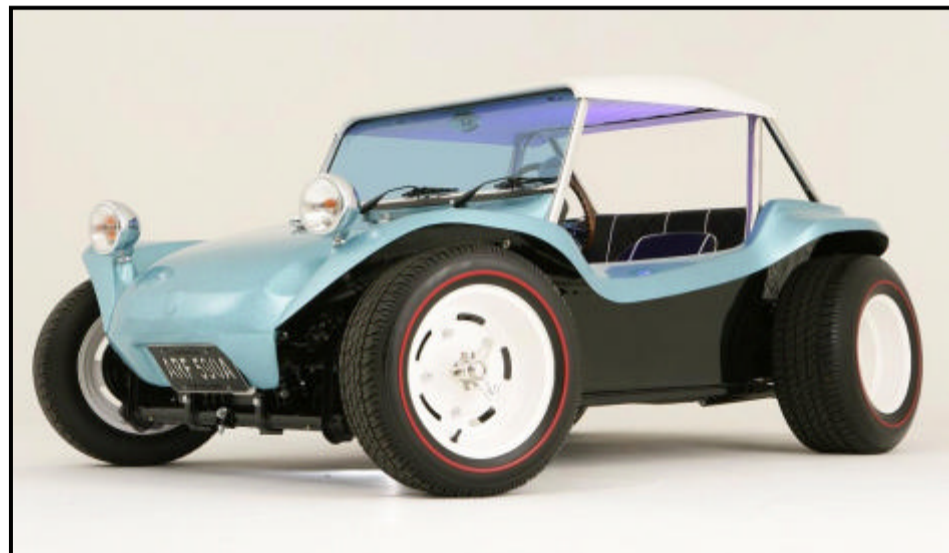

Restorations

In addition to our new build cars we are pleased to offer a comprehensive restoration service for older vehicles. Two examples are shown below.

Dune Buggy Parts

To back up our range of services we have developed a range of products, mostly manufactured in house and are exclusive to us, to help you build a quality vehicle which is safe and enjoyable to drive. We have used many different products from various suppliers and now hold a stock of what we feel are without doubt the best quality buggy related products available.